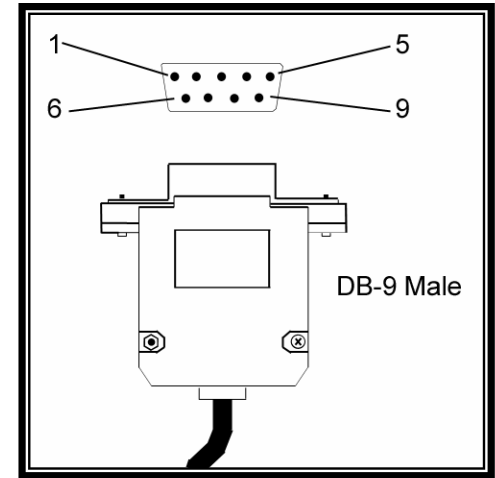

DB-9 Male

Atron Systems, Inc.

PC-100 to Samsung 9 Pin Interface Cable

<http://www.atronsystems.com/techs.htm>

12-26-2001

600-00901-02003M